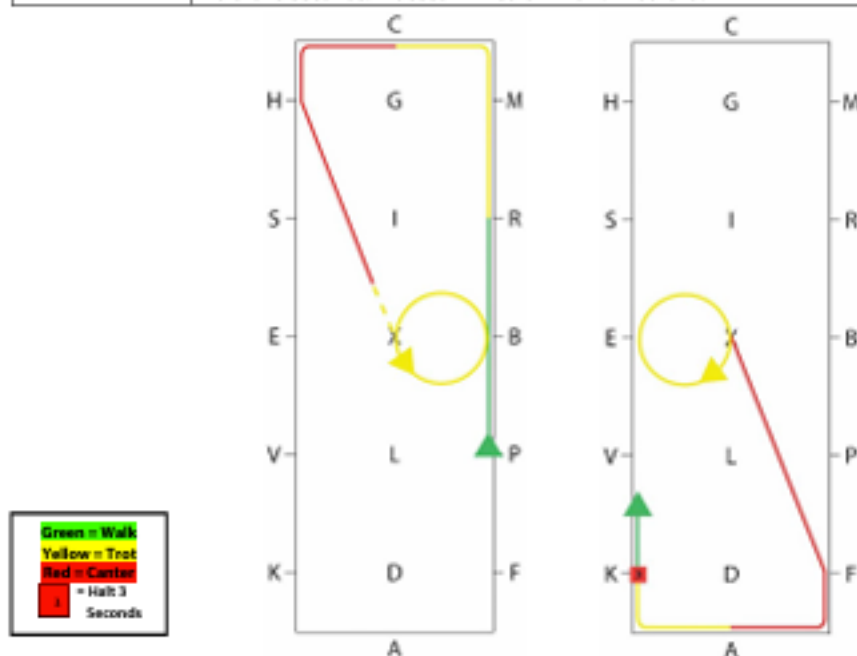

USDF Dressage Seat Medal Semi-Finals and USDF Regional Adult Amateur Equitation Finals Patterns

HARD - Approximate Ride Time: 1:04

All trot work to be ridden sitting.

Judging begins at P in medium walk, tracking left.	
P	Medium walk tracking left.
R	Transition to working trot.
C	Working canter left lead.
HX	Across the diagonal.
Before X	Transition to working trot.
X	Circle left 10m.
X	Circle right 10m.
X	Transition to right lead canter.
X to F	Right lead canter across diagonal.
A	Working trot.
K	Halt for 3 seconds. Proceed in medium walk. Exit arena.